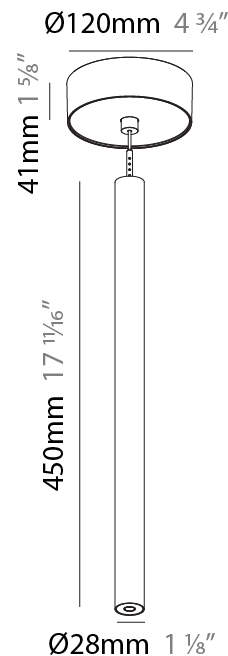

GENERAL

Series: Hangover
Subseries: Hangover Plug Monopoint Surface Canopy
Brand: Prolight
Division: Architectural
Mounting Type: Suspension
Mounting Location: Ceiling
Subcategory: Pendant

PHYSICAL

Shape: Cylinder
Diameter (mm): 28
Diameter (in): 1 1/8
Height (mm): 450
Height (in): 17 11/16
Max. Overall Height (mm): 2450
Max. Overall Height (in): 96 7/16
Light Distribution: Downlight
Weight (kg): 0.504
Weight (lbs): 1.11
Fixture Finish: SSR / BKV / CWI / CRY / HAB / UFT / ITA / RUA / FTG / MYG / LOD / PUS / FRO / FUP / KIA / POP / BLS / SPG / MEY / GOH / GUM / CHC / COM / ABZ / JAG / OBR / MOS / ROR
Fixture Material: Aluminum
Cable Details: 2000mm or 4000mm Black Cable

ELECTRICAL

Lamp Type: LED (Zhaga Standard)
Input Wattage (W): 6.6
Total Output Wattage (W): 6
Dimming: Tri-Mode (Non-Dimming and Phase Dimming (120Vac only) and 0-10V Dimming)
Driver Included: Yes
Driver Location: External
Driver Type: Constant Current - Universal
Driver Class: Class 2
Housing: ENCP3 w/quick connect
Input Voltage (V): 120 - 277
Constant Current (MA): 500

LED

Number of LEDs: 1
Color Temperature (°K): 2700 / 3000 / 4000
Max. Delivered Lumen (lm): 330 / 360 / 380
CRI: >90 CRI
Lamp Life (hrs): 50000
Upon Request: ***3500K available in minimum quantities (larger quantities upon request)

OPTICAL

Optic°: 24 / 32 / 34 / 55 / 58

RATINGS AND CERTIFICATIONS

Certified By: Certified for North American Standards
IP rating: IP20